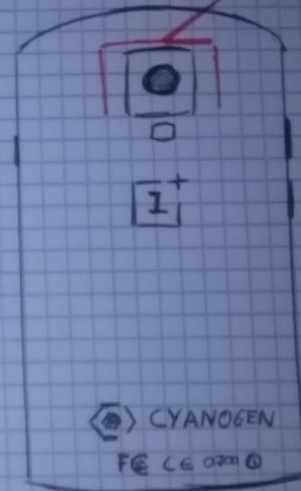

# Star Innova

Star Innova

Idea: Placa o pulsera identificación

Escaner cámara

A hand-drawn sketch of a web browser interface. It features a navigation bar with a home icon, back and forward arrows, and a refresh icon, followed by a search bar containing 'www'. Below the navigation bar, the word 'Bienbenido' is written in a stylized red font. Underneath, there are three input fields labeled 'Nombre:', 'Apellidos:', and 'DNI:'. At the bottom of the page, there is a large empty rectangular box.